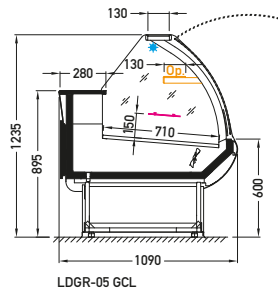

PLUG-IN → COUNTERS

Grazia LDGR-05

Cross sections:

BCA – low glass or front glass riser | single, bent | fixed

GCL – glass | single, bent | lift up

GCT – glass | single, bent | tilt

Modules:

BCA	1125	1425	1625	1925	2250	2850
GCL/GCT	1125	1425	1625	1925	2250	2850

Temperature class:

BCA	3M2
GCL/GCT	3M1

Refrigerant:

R290

Standard features:

- working temperature: GCL/GCT from 0°C to 2°C; BCA from 2°C to 4°C
- electrical defrosting
- automatic evaporation of condensate
- electronic controller with temperature indicator
- **energy saving fans**
- back doors – quantity according to the module
- exposition: stainless steel H18

- storage: stainless steel mirror
- worktop: linen stainless steel
- **lighting – top, covered, LEDit, NW 4**
- base colour: black (RAL 9005)
- perspex back: sliding doors
- without sidewalls (optionally)
- grey bumper PVC