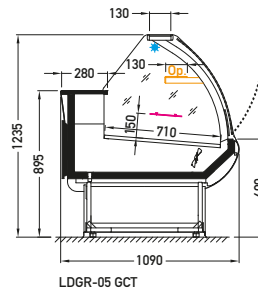

PLUG-IN → COUNTERS

Grazia LDGR-05

Cross sections:

BCA – low glass or front glass riser | single, bent | fixed

GCL – glass | single, bent | lift up

GCT – glass | single, bent | tilt

Modules:

BCA	1125	1425	1625	1925	2250	2850
GCL/GCT	1125	1425	1625	1925	2250	2850

Temperature class:

BCA	3M2
GCL/GCT	3M1

Refrigerant:

R290

Standard features:

- working temperature: GCL/GCT from 0°C to 2°C; BCA from 2°C to 4°C
- electrical defrosting
- automatic evaporation of condensate
- electronic controller with temperature indicator
- **energy saving fans**
- back doors – quantity according to the module
- exposition: stainless steel H18

- storage: stainless steel mirror
- worktop: linen stainless steel
- **lighting – top, covered, LEDit, NW 4**
- base colour: black (RAL 9005)
- perspex back: sliding doors
- without sidewalls (optionally)
- grey bumper PVC