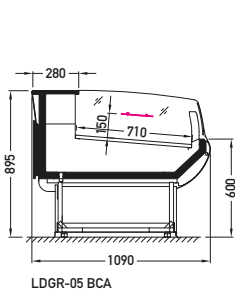

PLUG-IN → COUNTERS

Grazia LDGR-05

Cross sections:

BCA – low glass or front glass riser | single, bent | fixed

GCL – glass | single, bent | lift up

GCT – glass | single, bent | tilt

Modules:

BCA	1125	1425	1625	1925	2250	2850
GCL/GCT	1125	1425	1625	1925	2250	2850

Temperature class:

BCA	3M2
GCL/GCT	3M1

Refrigerant:

R290

Standard features:

- working temperature: GCL/GCT from 0°C to 2°C; BCA from 2°C to 4°C
- electrical defrosting
- automatic evaporation of condensate
- electronic controller with temperature indicator
- **energy saving fans**
- back doors – quantity according to the module
- exposition: stainless steel H18

- storage: stainless steel mirror
- worktop: linen stainless steel
- **lighting – top, covered, LEDit, NW 4**
- base colour: black (RAL 9005)
- perspex back: sliding doors
- without sidewalls (optionally)
- grey bumper PVC