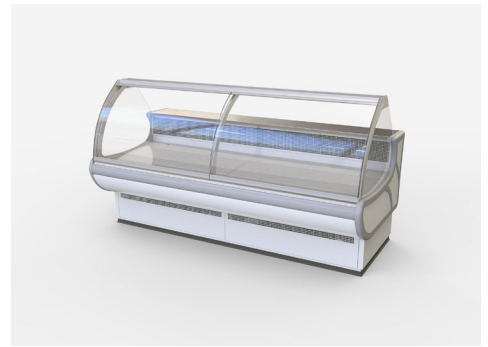

PLUG-IN → COUNTERS

Grazia LDGR-05

Cross sections:

BCA – low glass or front glass riser | single, bent | fixed

GCL – glass | single, bent | lift up

GCT – glass | single, bent | tilt

Modules:

BCA	1125	1425	1625	1925	2250	2850
GCL/GCT	1125	1425	1625	1925	2250	2850

Temperature class:

BCA	3M2
GCL/GCT	3M1

Refrigerant:

R290

Standard features:

- working temperature: GCL/GCT from 0°C to 2°C; BCA from 2°C to 4°C
- electrical defrosting
- automatic evaporation of condensate
- electronic controller with temperature indicator
- **energy saving fans**
- back doors – quantity according to the module
- exposition: stainless steel H18

- storage: stainless steel mirror
- worktop: linen stainless steel
- **lighting – top, covered, LEDit, NW 4**
- base colour: black (RAL 9005)
- perspex back: sliding doors
- without sidewalls (optionally)
- grey bumper PVC