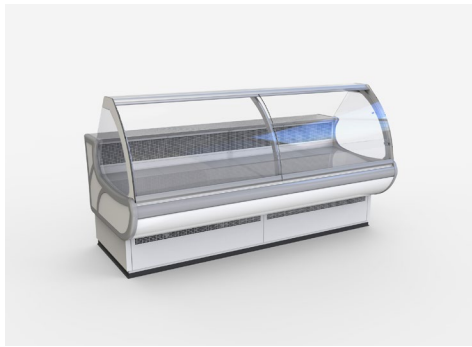

PLUG-IN → COUNTERS

Grazia LDGR-05

Cross sections:

BCA – low glass or front glass riser | single, bent | fixed

GCL – glass | single, bent | lift up

GCT – glass | single, bent | tilt

Modules:

BCA	1125	1425	1625	1925	2250	2850
GCL/GCT	1125	1425	1625	1925	2250	2850

Temperature class:

BCA	3M2
GCL/GCT	3M1

Refrigerant:

R290

Standard features:

- working temperature: GCL/GCT from 0°C to 2°C; BCA from 2°C to 4°C
- electrical defrosting
- automatic evaporation of condensate
- electronic controller with temperature indicator
- **energy saving fans**
- back doors – quantity according to the module
- exposition: stainless steel H18

- storage: stainless steel mirror
- worktop: linen stainless steel
- **lighting – top, covered, LEDit, NW 4**
- base colour: black (RAL 9005)
- perspex back: sliding doors
- without sidewalls (optionally)
- grey bumper PVC