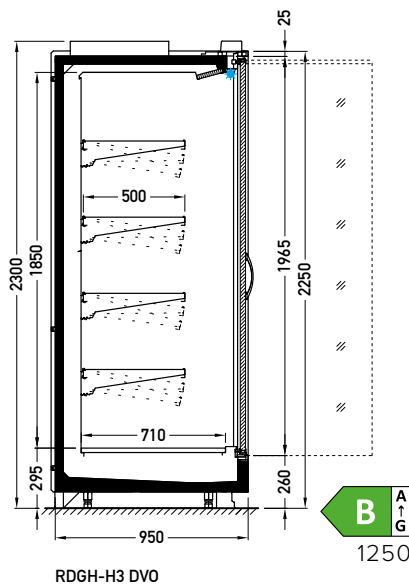

AVAILABLE MODULES

1250 1875 2150 2500 3750

JBG-2 Sp. z o.o. reserves the right to change the standards of devices or to withdraw products without prior notice.

Designation of the energy efficiency class is dedicated to a particular products, which are presented on each page of the catalogue. Indicated energy efficiency class depends on a module type, equipment, glassing version and type of a refrigerant. Amendment of each of the said parameters may cause amendment of the energy efficiency class. Contact the producer to acknowledge the energy efficiency class for the product with different parameters to those presented in the catalogue.