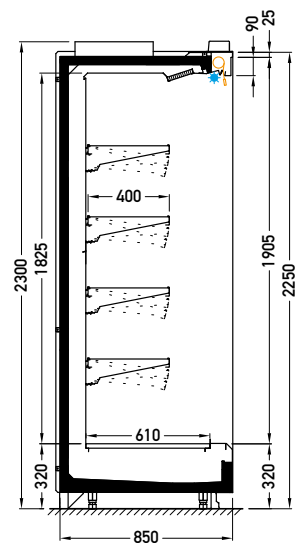

## OPTIONS

- electronic expansion valve
- sidewalls

Gerlach 2.0 RDGH-H2 2500 XXX

DVO – door | double, straight (High Vision) | hinged

RDGH-H2 XXX

RDGH-H3 XXX

RDGH-H4 XXX