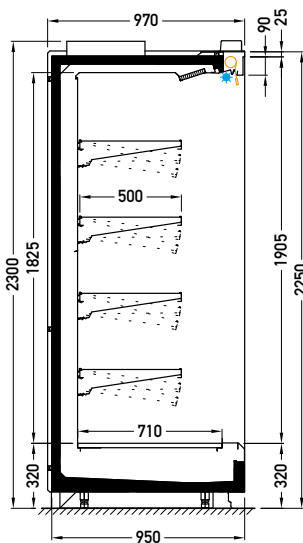

## OPTIONS

- electronic expansion valve
- sidewalls

Gerlach 2.0 RDGH-H2 2500 XXX

DVO – door | double, straight (High Vision) | hinged

RDGH-H2 XXX

RDGH-H3 XXX

RDGH-H4 XXX