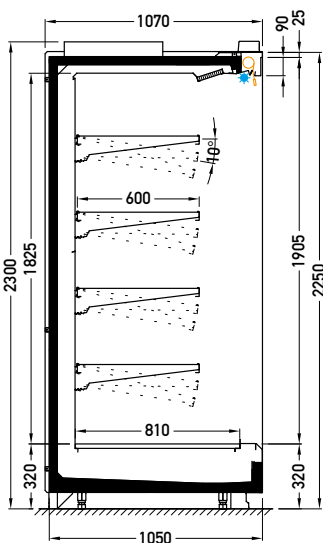

## OPTIONS

- electronic expansion valve
- sidewalls

Gerlach 2.0 RDGH-H2 2500 XXX

DVO – door | double, straight (High Vision) | hinged

RDGH-H2 XXX

RDGH-H3 XXX

RDGH-H4 XXX