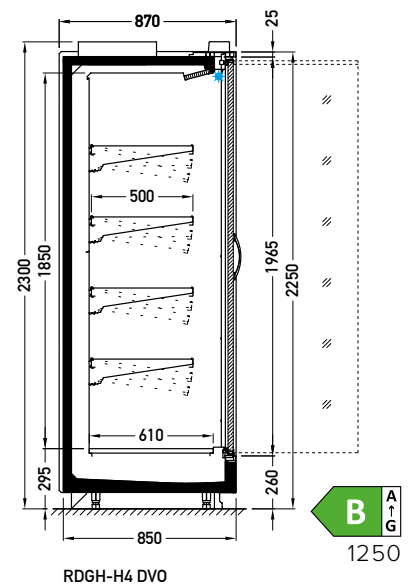

AVAILABLE MODULES

1250 1875 2150 2500 3750

JBG-2 Sp. z o.o. reserves the right to change the standards of devices or to withdraw products without prior notice.

Designation of the energy efficiency class is dedicated to a particular products, which are presented on each page of the catalogue. Indicated energy efficiency class depends on a module type, equipment, glassing version and type of a refrigerant. Amendment of each of the said parameters may cause amendment of the energy efficiency class. Contact the producer to acknowledge the energy efficiency class for the product with different parameters to those presented in the catalogue.