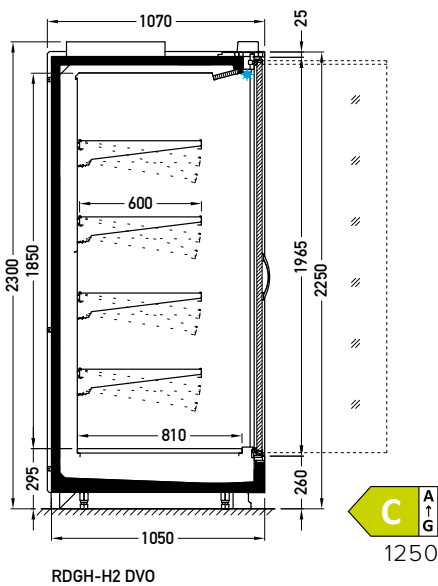

AVAILABLE MODULES

1250 1875 2150 2500 3750

JBG-2 Sp. z o.o. reserves the right to change the standards of devices or to withdraw products without prior notice.

Designation of the energy efficiency class is dedicated to a particular products, which are presented on each page of the catalogue. Indicated energy efficiency class depends on a module type, equipment, glassing version and type of a refrigerant. Amendment of each of the said parameters may cause amendment of the energy efficiency class. Contact the producer to acknowledge the energy efficiency class for the product with different parameters to those presented in the catalogue.